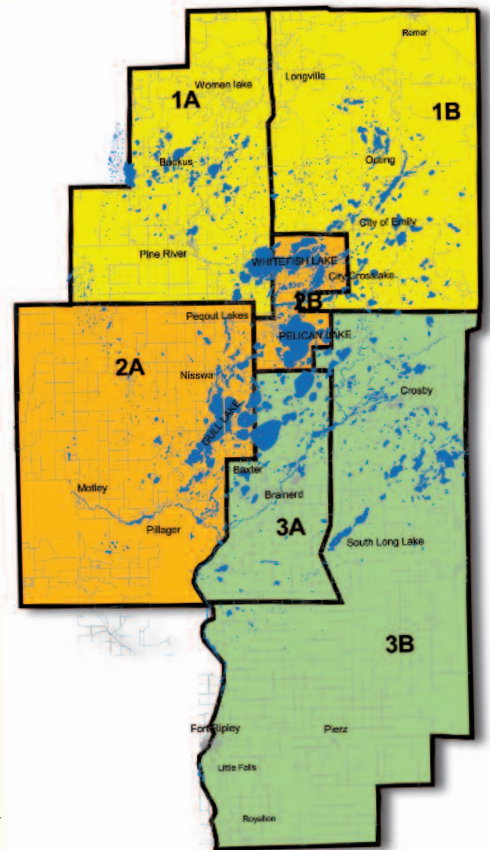

District Map

District 1 District 2 District 3